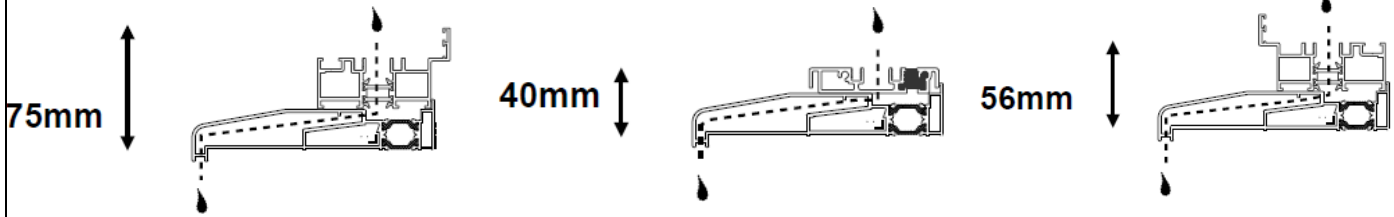

BI FOLD THRESHOLD OPTION

-----Aluminium-----

Polyframe Aluminium Visifold 1000

Open out

Ultra Low threshold

OPEN IN

ORIGIN Doors

Low

Standard

-----UPVC-----

Camden Aspect

Standard

low

Ultra low
(Internal room divider only)