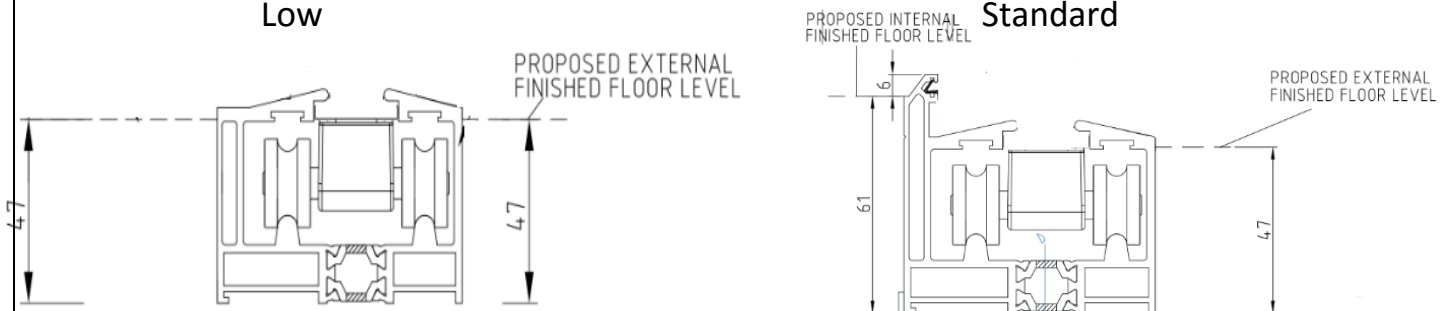

BI FOLD THRESHOLD OPTION

-----Aluminium-----

Polyframe Aluminium Visifold 1000

Open out

Ultra Low threshold

OPEN IN

ORIGIN Doors

Low

Standard

-----UPVC-----

Camden Aspect

Standard

low

Ultra low
(Internal room divider only)