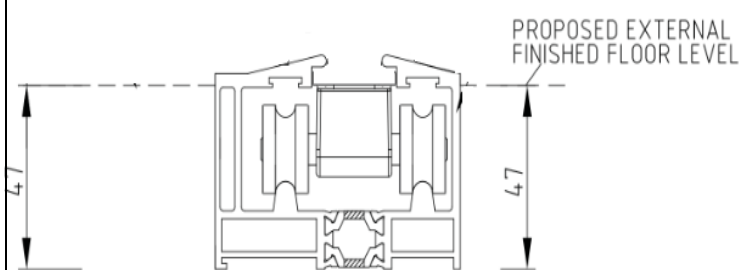

BI FOLD THRESHOLD OPTION

-----Aluminium-----

Polyframe Aluminium Visofold 1000

Open out

75mm

Ultra Low threshold

40mm

OPEN IN

56mm

ORIGIN Doors

Low

Standard

-----UPVC-----

Camden Aspect

Standard

low

Ultra low
(internal room divider only)