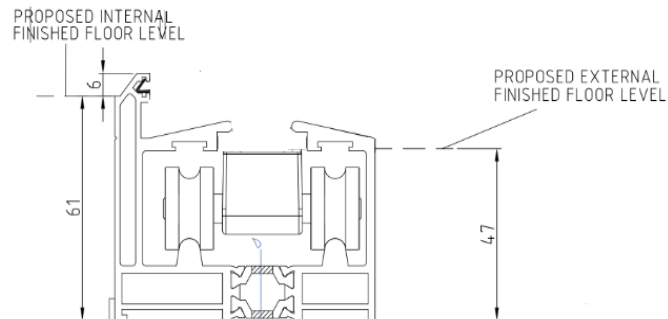

BI FOLD THRESHOLD OPTION

-----Aluminium-----

Polyframe Aluminium Visofold 1000

Open out

75mm

Ultra Low threshold

40mm

OPEN IN

56mm

ORIGIN Doors

Low

Standard

-----UPVC-----

Camden Aspect

Standard

low

Ultra low
(internal room divider only)